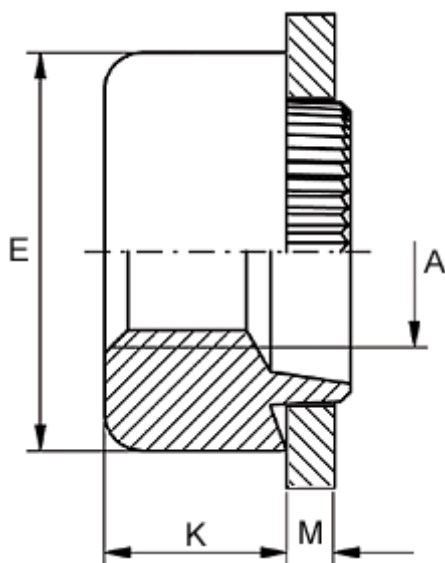

Article number: 12729000080110

Description: KLEE-coil 729 000 080.110
M8 Steel, zinc-pl. & chr. blue

Measures

Female thread A	= M8
Height K	= 7.0
Outer diameter E	= 12.0
Plate thickness	= 2.3 to 2.5
Recommended bore diameter +0.05	= 10.0